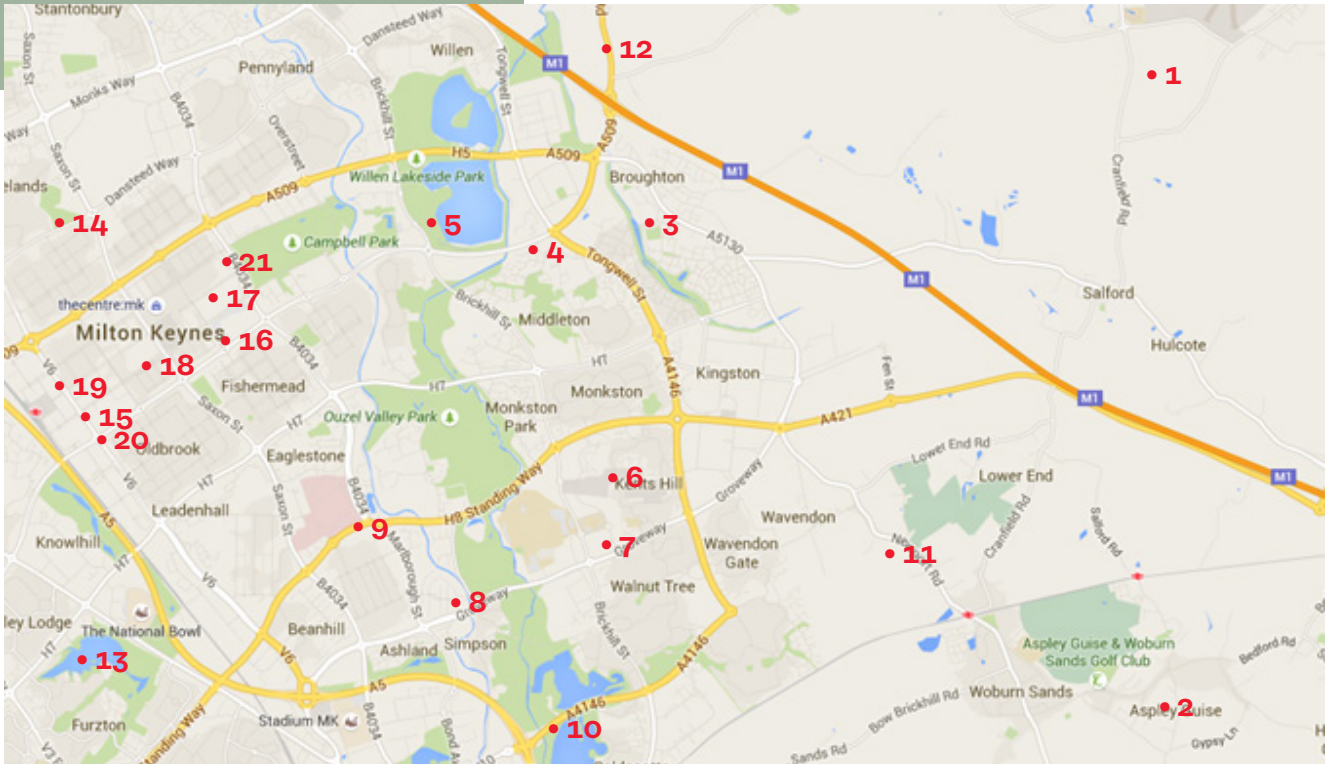

BY TRAIN

- Our Technology Centre is approximately 15 minutes from either Bletchley or Milton Keynes train station by car
- Visit www.nationalrail.co.uk to plan your journey

BY COACH

- Our Technology Centre is approximately 10 minutes from Milton Keynes coach station by car
- Visit www.nationalexpress.com to book your tickets

Accommodation

Milton Keynes has a large number of hotels within the area, ranging from large chains to smaller, independent accommodation. The list below details the hotels available within a 15-20 minute drive from our technology centre.

	Venue Name	Address	Website
1	Venue Cranfield	Wharley End, Cranfield, MK43 0AL	www.venuecranfield.co.uk
2	Best Western Moore Place Hotel	Aspley Guise Village, MK17 8DW	www.bestwestern.co.uk/hotels/best-western-moore-place-hotel-83775
3	Broughton Hotel	Broughton Village, Milton Keynes, MK10 9AA	www.greenekinginns.co.uk/hotels/the-broughton
4	Holiday Inn Express Milton Keynes - Fox Milne	Tongwell Street, Fox Milne, Milton Keynes, MK15 0YA	www.ihg.com/holidayinnexpress/hotels/gb/en/milton-keynes/mlkep/hoteldetail
5	Premier Inn Milton Keynes East - Willen Lake	Willen Lake, Brickhill Street, Milton Keynes, MK15 9HQ	www.premierinn.com/gb/en/hotels/england/buckinghamshire/milton-keynes/milton-keynes-east-willen-lake.html?
6	Kents Hill Park	Timbold Drive, Milton Keynes, MK7 6BZ	www.kentshillpark.com
7	Delta Hotel Milton Keynes	Timbold Drive, Kents Hill Park, Milton Keynes, MK7 6HL	www.marriott.co.uk/hotels/travel/ltnde-delta-hotels-milton-keynes
8	Woughton House	Newport Road, Woughton on the Green, Milton Keynes, MK6 3LR	woughton-house-mgallery-by-sofitel.miltonkeyneshotel.co.uk/en/
9	Peartree Lodge Waterside	Peartree Bridge, Milton Keynes, MK6 3PE	www.peartreelodge.com
10	Premier Inn Milton Keynes South - Caldecotte Lake	Lakeside Grove, Bletcham Way, Caldecotte, Milton Keynes, MK7 8HP	www.premierinn.com/gb/en/hotels/england/buckinghamshire/milton-keynes/milton-keynes-south.html?
11	South Lodge	33 Cross End, Milton Keynes, MK187 8AQ	https://southlodgebandb.co.uk/
12	Holiday Inn Milton Keynes East	London Road, Newport Pagnell, MK16 0JA	www.ihg.com/holidayinn/hotels/us/en/newport-pagnell/mlklr/hoteldetail
13	Premier Inn Milton Keynes South West - Furzton Lake	Shirwell Crescent, Furzton Lake, Milton Keynes, MK4 1GA	www.premierinn.com/gb/en/hotels/england/buckinghamshire/milton-keynes/milton-keynes-south-west-furzton-lake.html?
14	Novotel Milton Keynes	Layburn Court, Heelands, Milton Keynes, MK13 7RA	https://all.accor.com/hotel/3272/index.en.shtml
15	Premier Inn Milton Keynes Central - Avenury Boulevard	197 Avenury Boulevard, Milton Keynes, MK9 1AU	www.premierinn.com/gb/en/hotels/england/buckinghamshire/milton-keynes/milton-keynes-central-avenury-boulevard.html?
16	Premier Inn Milton Keynes Central - Xscape	Secklow Gate West, Central Milton Keynes, MK9 3BZ	www.premierinn.com/gb/en/hotels/england/buckinghamshire/milton-keynes/milton-keynes-centralxscape.html?
17	Premier Inn Milton Keynes Central - Theatre District	801 Avenury Boulevard, Milton Keynes, MK9 3JT	www.premierinn.com/gb/en/hotels/england/buckinghamshire/milton-keynes/milton-keynes-central-theatre-district.html?
18	Holiday Inn Milton Keynes Central	500 Saxon Gate West, Milton Keynes, MK9 2HQ	https://www.ihg.com/holidayinn/hotels/gb/en/milton-keynes/mlkbb/hoteldetail
19	Travelodge Milton Keynes Central	199 Grafton Gate, Milton Keynes, MK9 1AL	https://www.travelodge.co.uk/hotels/54/Milton-Keynes-Central-hotel
20	Jurys Inn Milton Keynes	Midsummer Boulevard, Milton Keynes, MK9 2HP	https://www.jurysinns.com/hotels/milton-keynes
21	Hotel Latour	400 Marlborough Gate, Milton Keynes, MK9 3FP	www.hotel-latour.co.uk