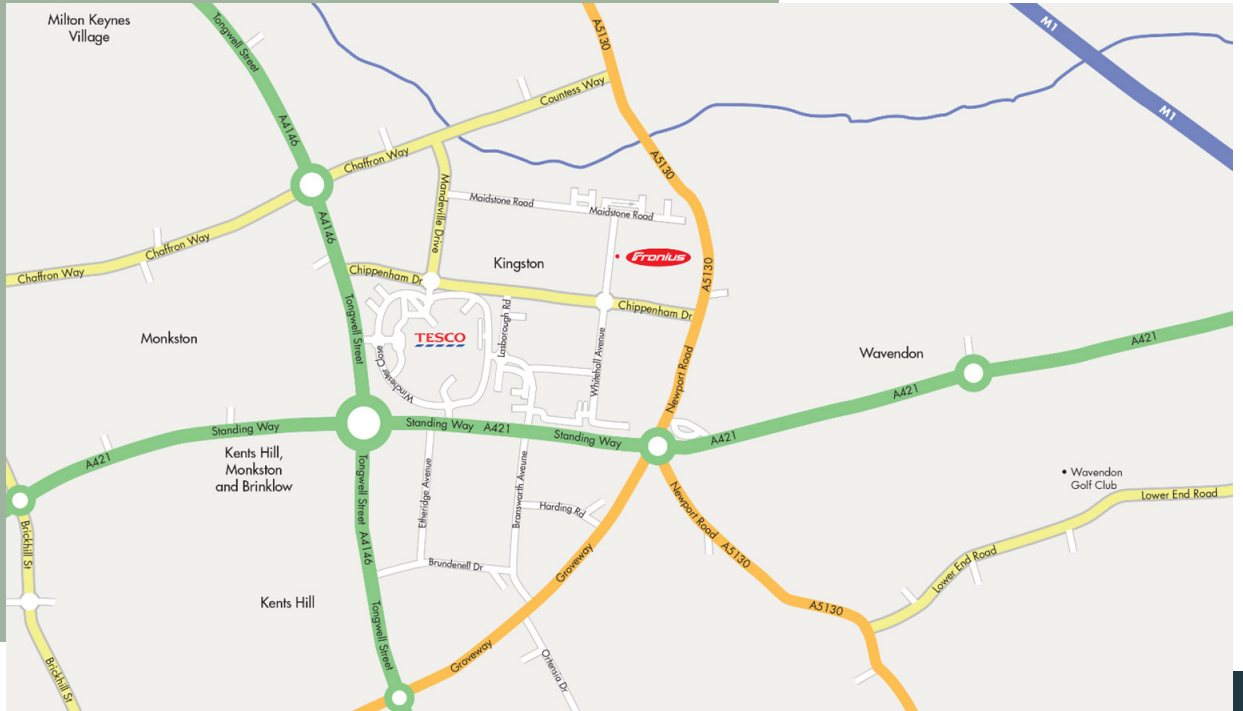

Useful Information

How to find us

Fronius UK Ltd, Maidstone Road, Kingston, Milton Keynes, MK10 0BD | 01908 512 300

BY CAR - TRAVELLING SOUTH VIA M1

- At junction 13, take the A421 exit to Milton Keynes / Bedford / A507 / Amphill
- At the roundabout, take the second exit to Milton Keynes A421
- Go straight over the next three roundabouts to stay on the A421
- At the roundabout, take the fourth exit onto Newport Road for the A5130 / Kingston / Broughton Gate
- At the roundabout, take the first exit onto Chippenham Drive
- At the roundabout, take the third exit onto Maidstone Road
- The Fronius offices will be on your right hand side

Fronius UK Technology Centre in Milton Keynes

BY CAR - TRAVELLING NORTH VIA M1

- At junction 14, take the A509 exit to Milton Keynes / Newport Pagnell
- At the roundabout, take the third exit onto A509 for Milton Keynes
- At the roundabout, take the second exit onto H6 Childs Way / A4146
- At the roundabout, take the first exit onto V11 Tongwell Street / A4146
- At the roundabout, take the first exit onto Chaffron Way
- At the roundabout, take the second exit onto Mandeville Drive
- At left onto Maidstone Road
- At left onto Maidstone Road
- The Fronius offices will be on your left hand side